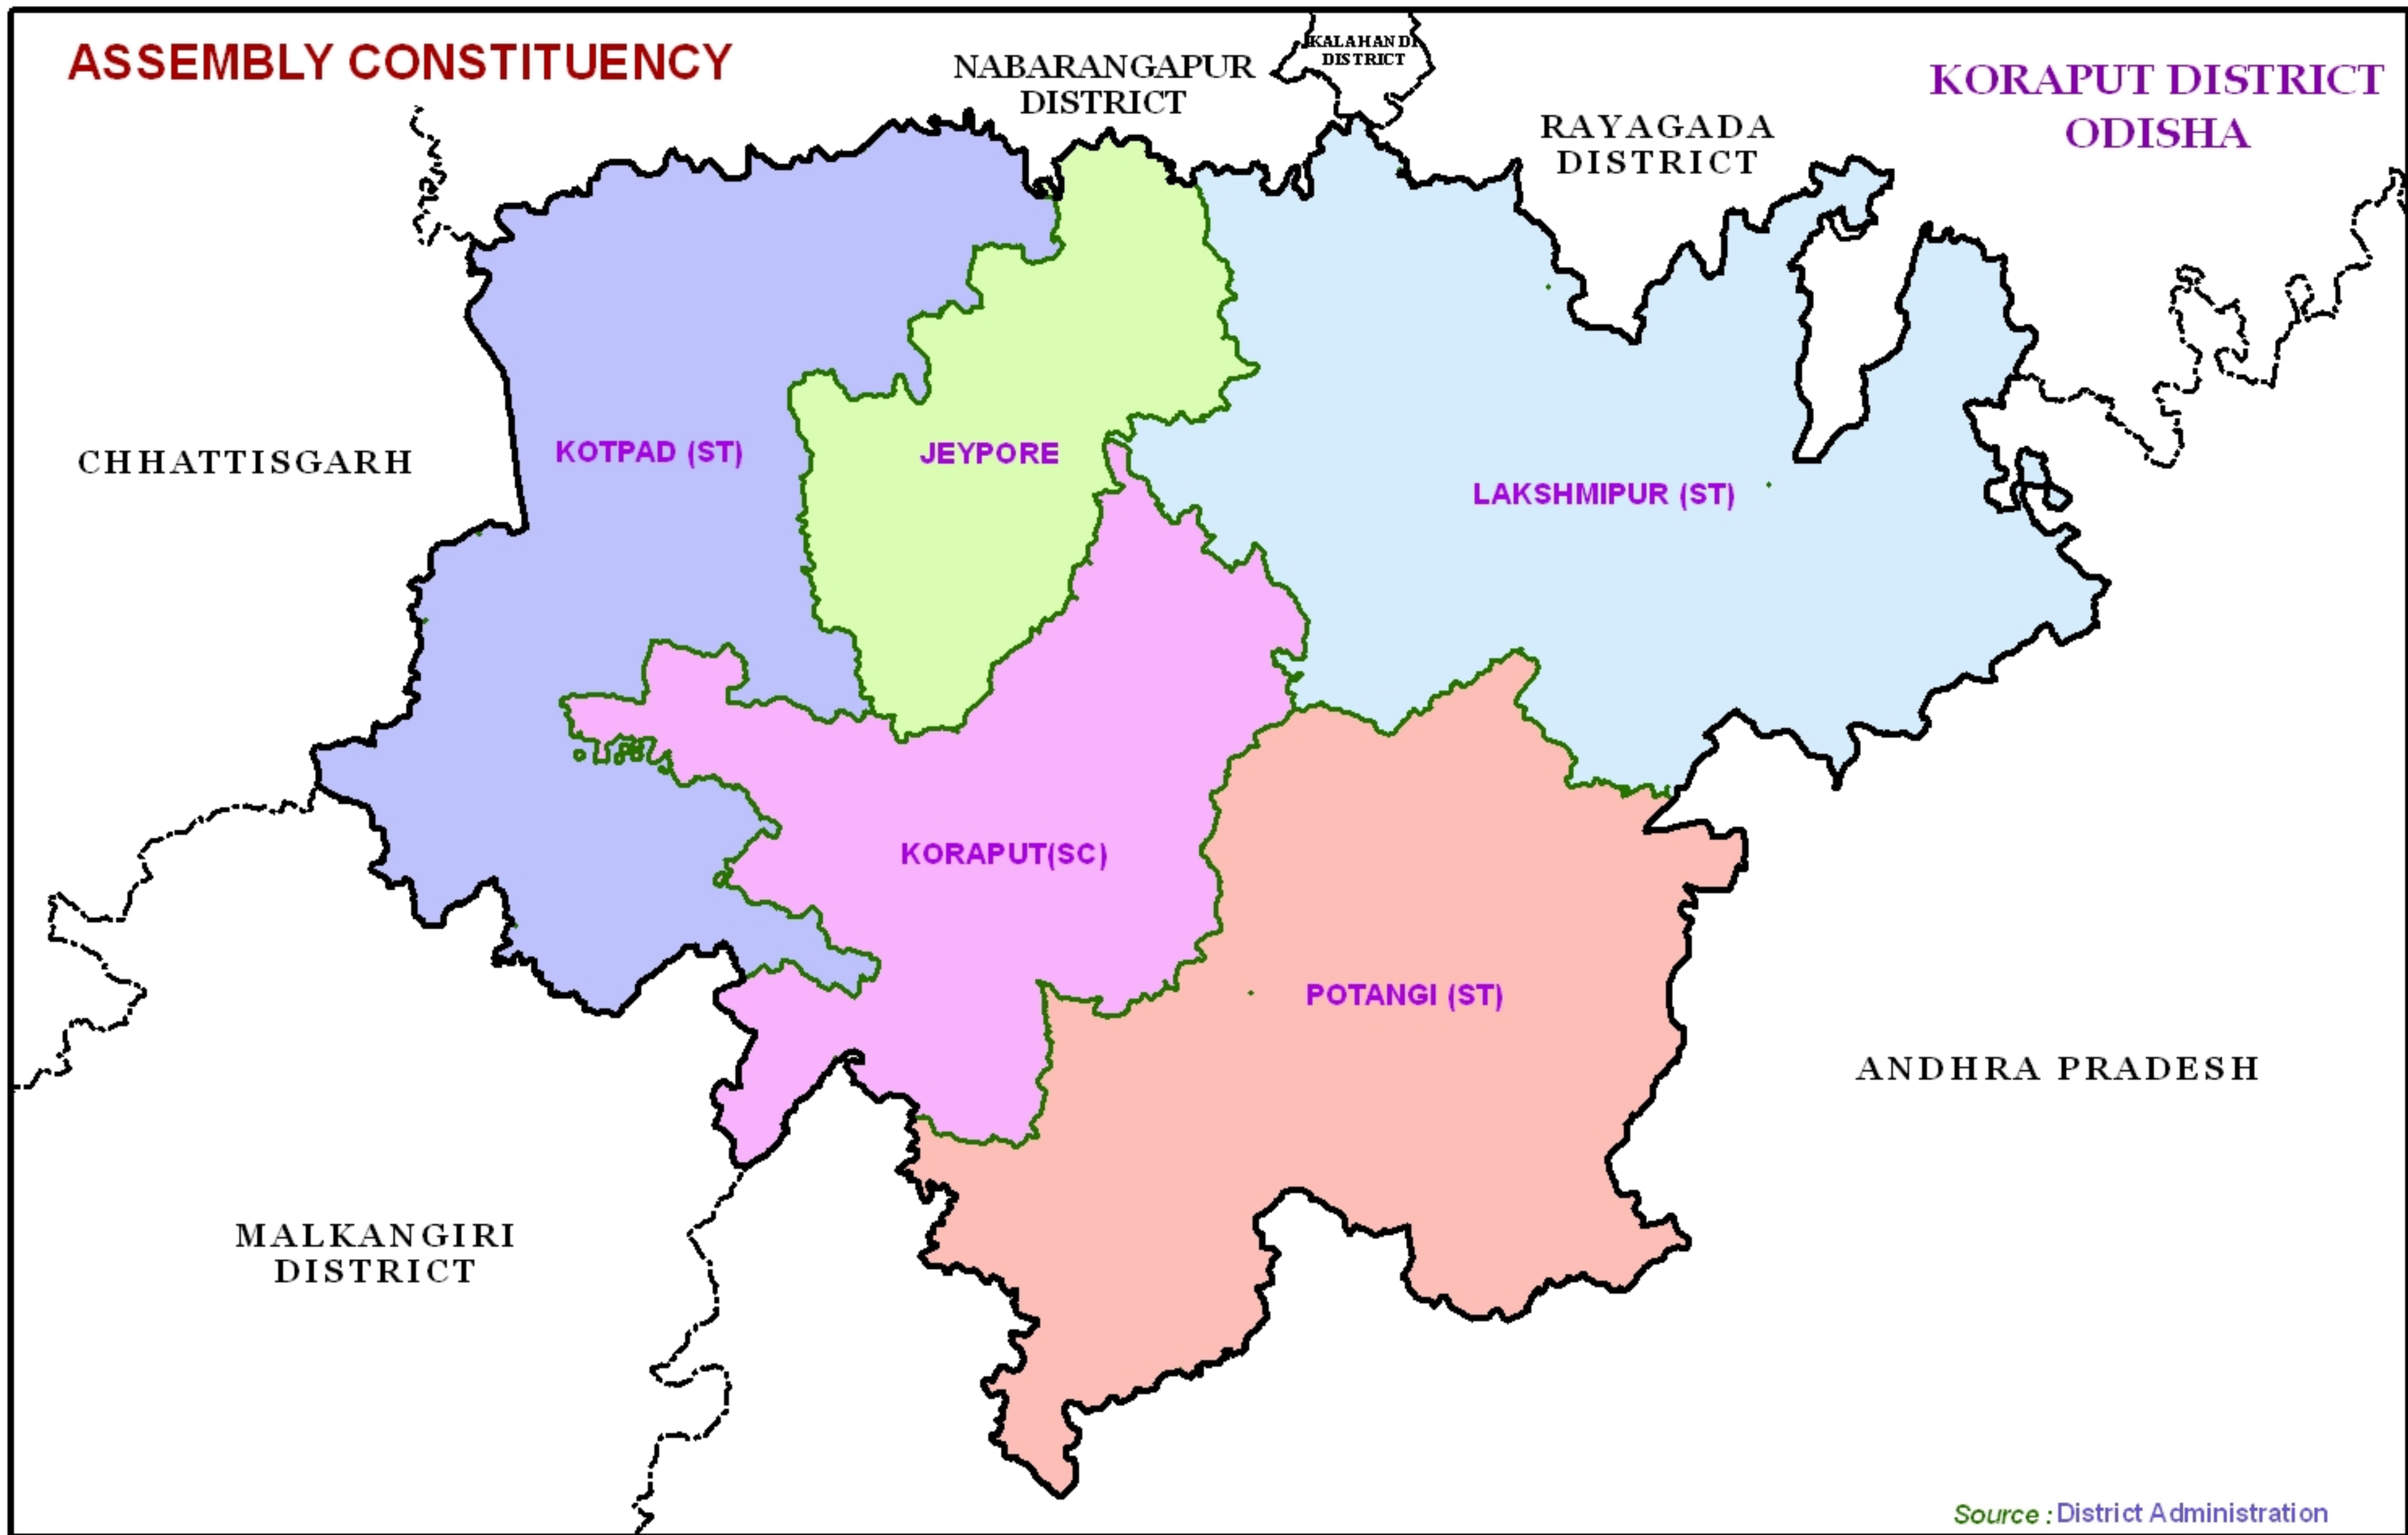

ASSEMBLY CONSTITUENCY

Source : District Administration

INDIA	ODISHA	LEGEND	Prepared by : GIS Division NIC, Bhubaneswar
		<p>— District Boundary</p> <p>— AC Boundary</p>	<p>SCALE</p> <p>3 1.5 0 3 Kms</p>